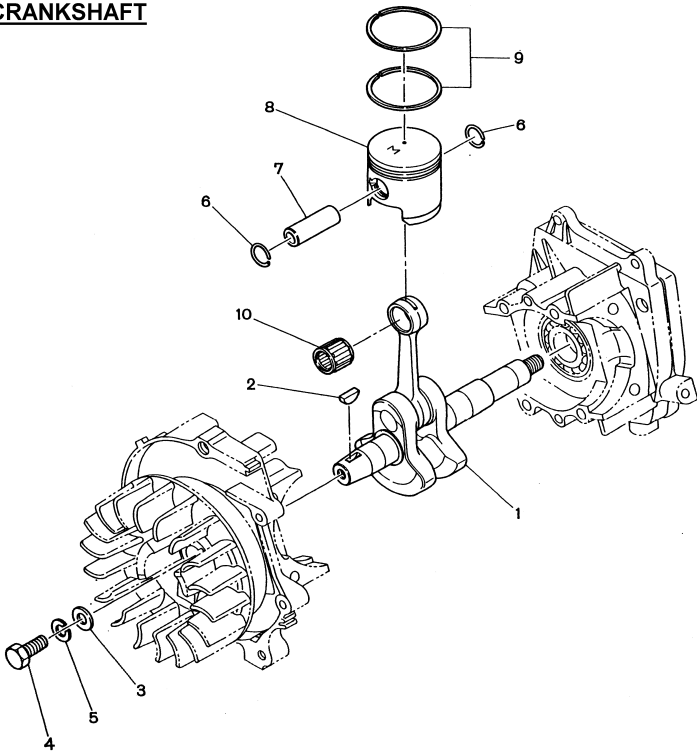

CRANKSHAFT

Item No.	Part No.	No. Used	Description
1	541-20070-00	1	Crankshaft Assy
2	005-32031-01	1	Woodruff Key
3	020-00699-20	1	Washer
4	001-67061-60	1	Bolt
5	EY003-20060-00	1	Spring Washer
6	056-50999-90	2	Clip
7	541-25003-00	1	Piston Pin
8	541-25008-00	1	Piston
9	540-25006-00	2	Piston Ring